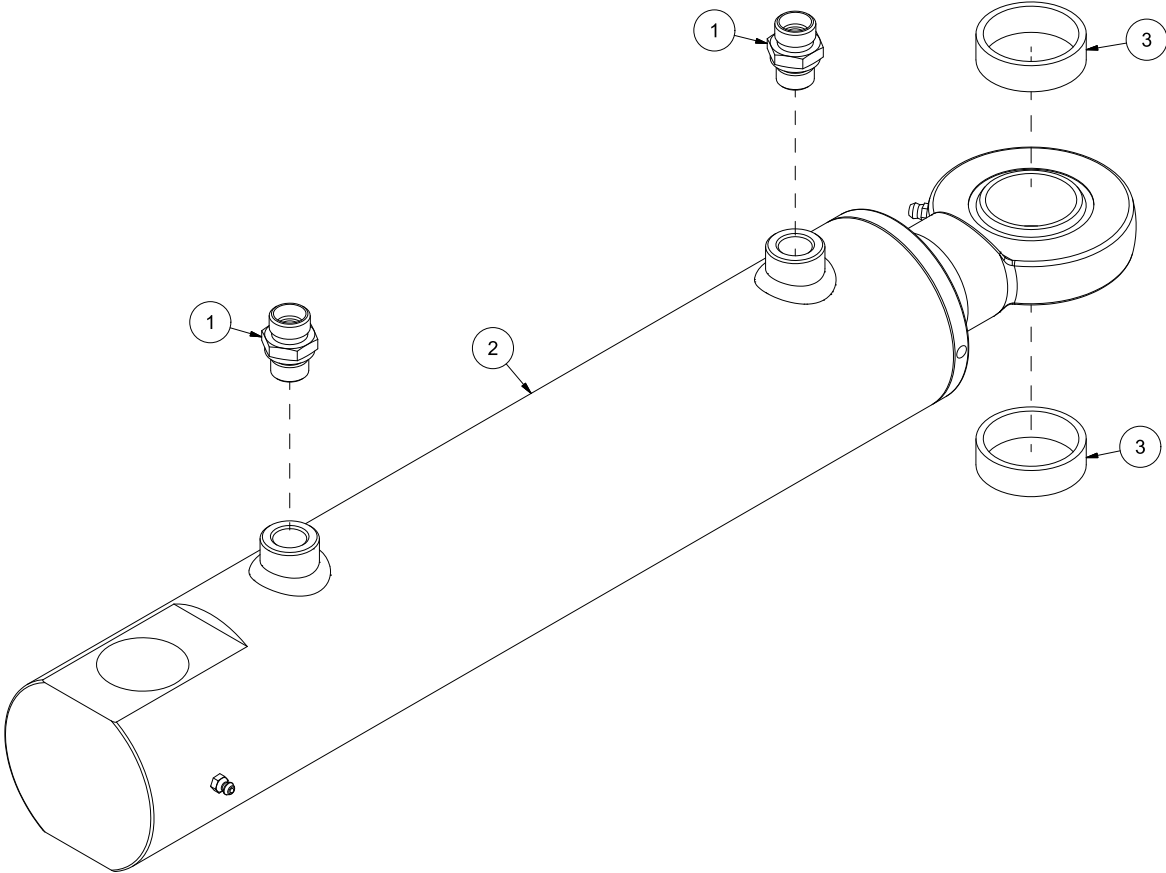

Pos	Qty	Article no	Designation
1	2	2957749	Hexagon nipple GEK BSP 3/8" L12 ED
2	1	2955368	Cylinder Ø80/40 SL250
3	2	12353010	Sleeve Ø48/42x14