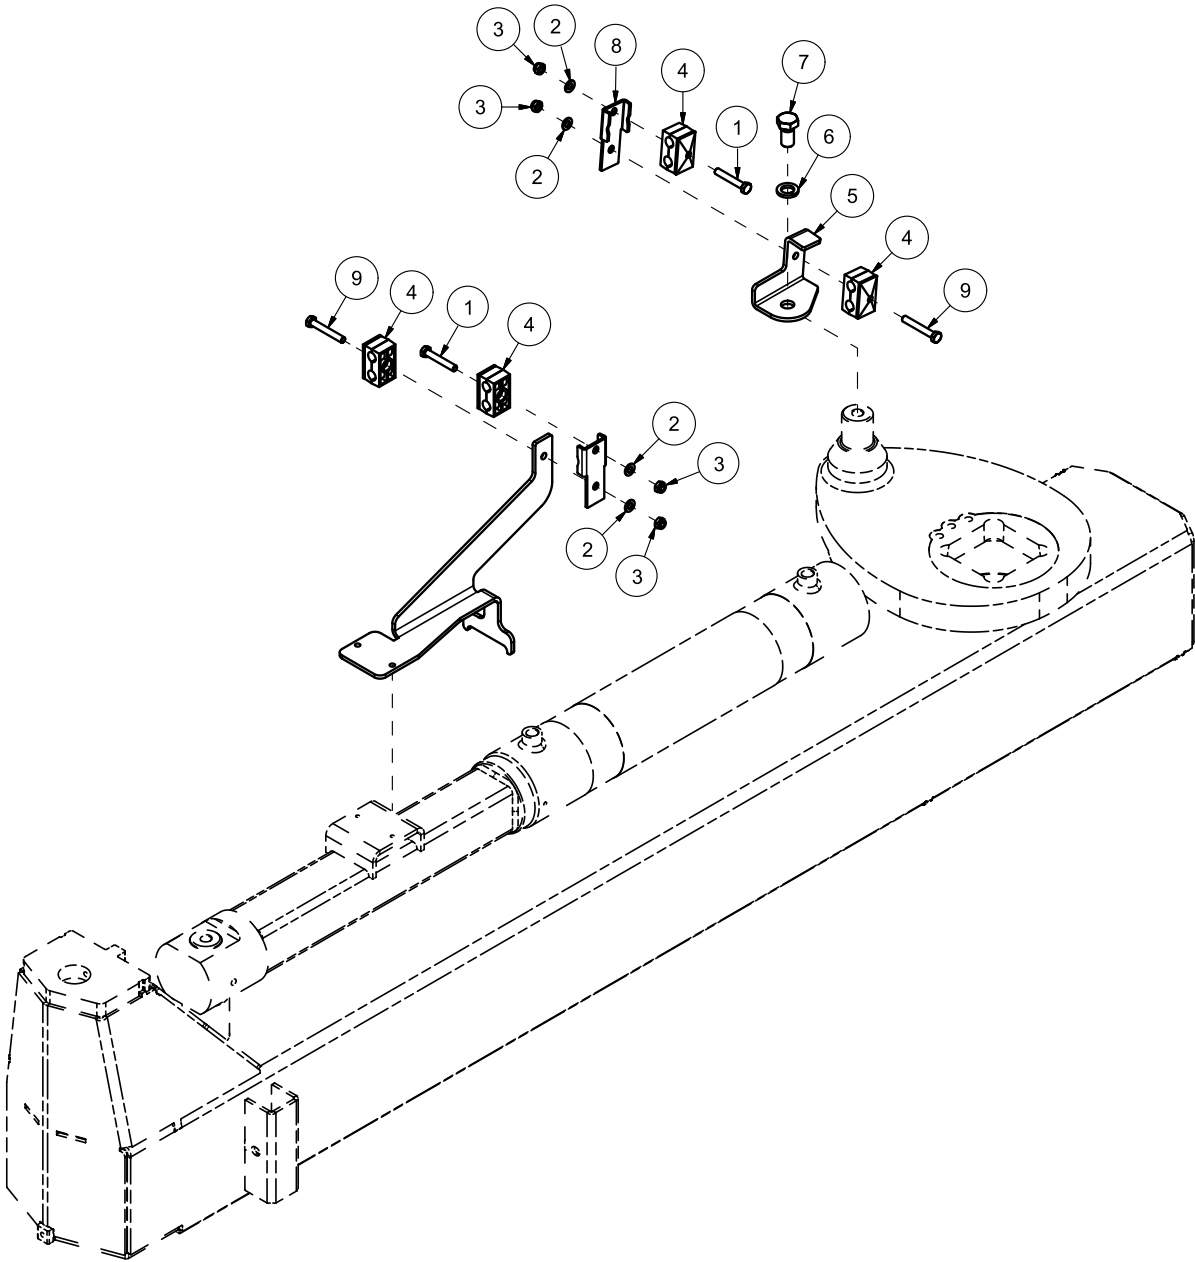

Pos	Qty	Article no	Designation
1	10	1233185	Washer Ø38x4
5	10	2526330	Wedge 20.5x125 curved w/wart
6	10	2526331	Wedge bolt 16x47 mm

Pos	Qty	Article no	Designation
1	1	1238135	Washer Ø17/60x5
2	1	2534078	Spring washer M16 EIZn DIN 127
3	1	2422485	Hexagon screw M16x30 EIZn 8.8 DIN 933
4	1	12352023	Bolt Ø40
5	2	2531069	Washer M12 EIZn DIN 125
6	1	2483611	Locking nut M12 EIZn DIN 985
7	1	2422352	Hexagon screw M12x40 EIZn 8.8 DIN 933

Pos	Qty	Article no	Designation
1	2	2422256	Hexagon screw M8x50 EIZn 8.8 DIN 931
2	2	2531047	Washer M8 EIZn DIN 125
3	2	2483609	Locking nut M8 EIZn DIN 985
4	2	4251206	Hose holder
5	1	1235122	Rear hose attachment
6	1	2534078	Spring washer M16 EIZn DIN 127
7	1	2422485	Hexagon screw M16x30 EIZn 8.8 DIN 933
8	1	12353008	Rear hose attachment

Pos	Qty	Article no	Designation
1	2	2112243	Perforated wear steel 11x200x1525

Pos Qty Article no Designation

1 2 2112233 Wear steel ice scraper 12x193x1525

Pos	Qty	Article no	Designation
1	2	2422256	Hexagon screw M8x50 EIZn 8.8 DIN 931
2	4	2531047	Washer M8 EIZn DIN 125
3	4	2483609	Locking nut M8 EIZn DIN 985
4	4	4251206	Hose holder
5	1	1235122	Rear hose attachment
6	1	2534078	Spring washer M16 EIZn DIN 127
7	1	2422485	Hexagon screw M16x30 EIZn 8.8 DIN 933
8	2	1235188	Plate for double wheel adjustment
9	2	2422258	Hexagon screw M8x55 EIZn 8.8 DIN 931
10	1	12353008	Rear hose attachment