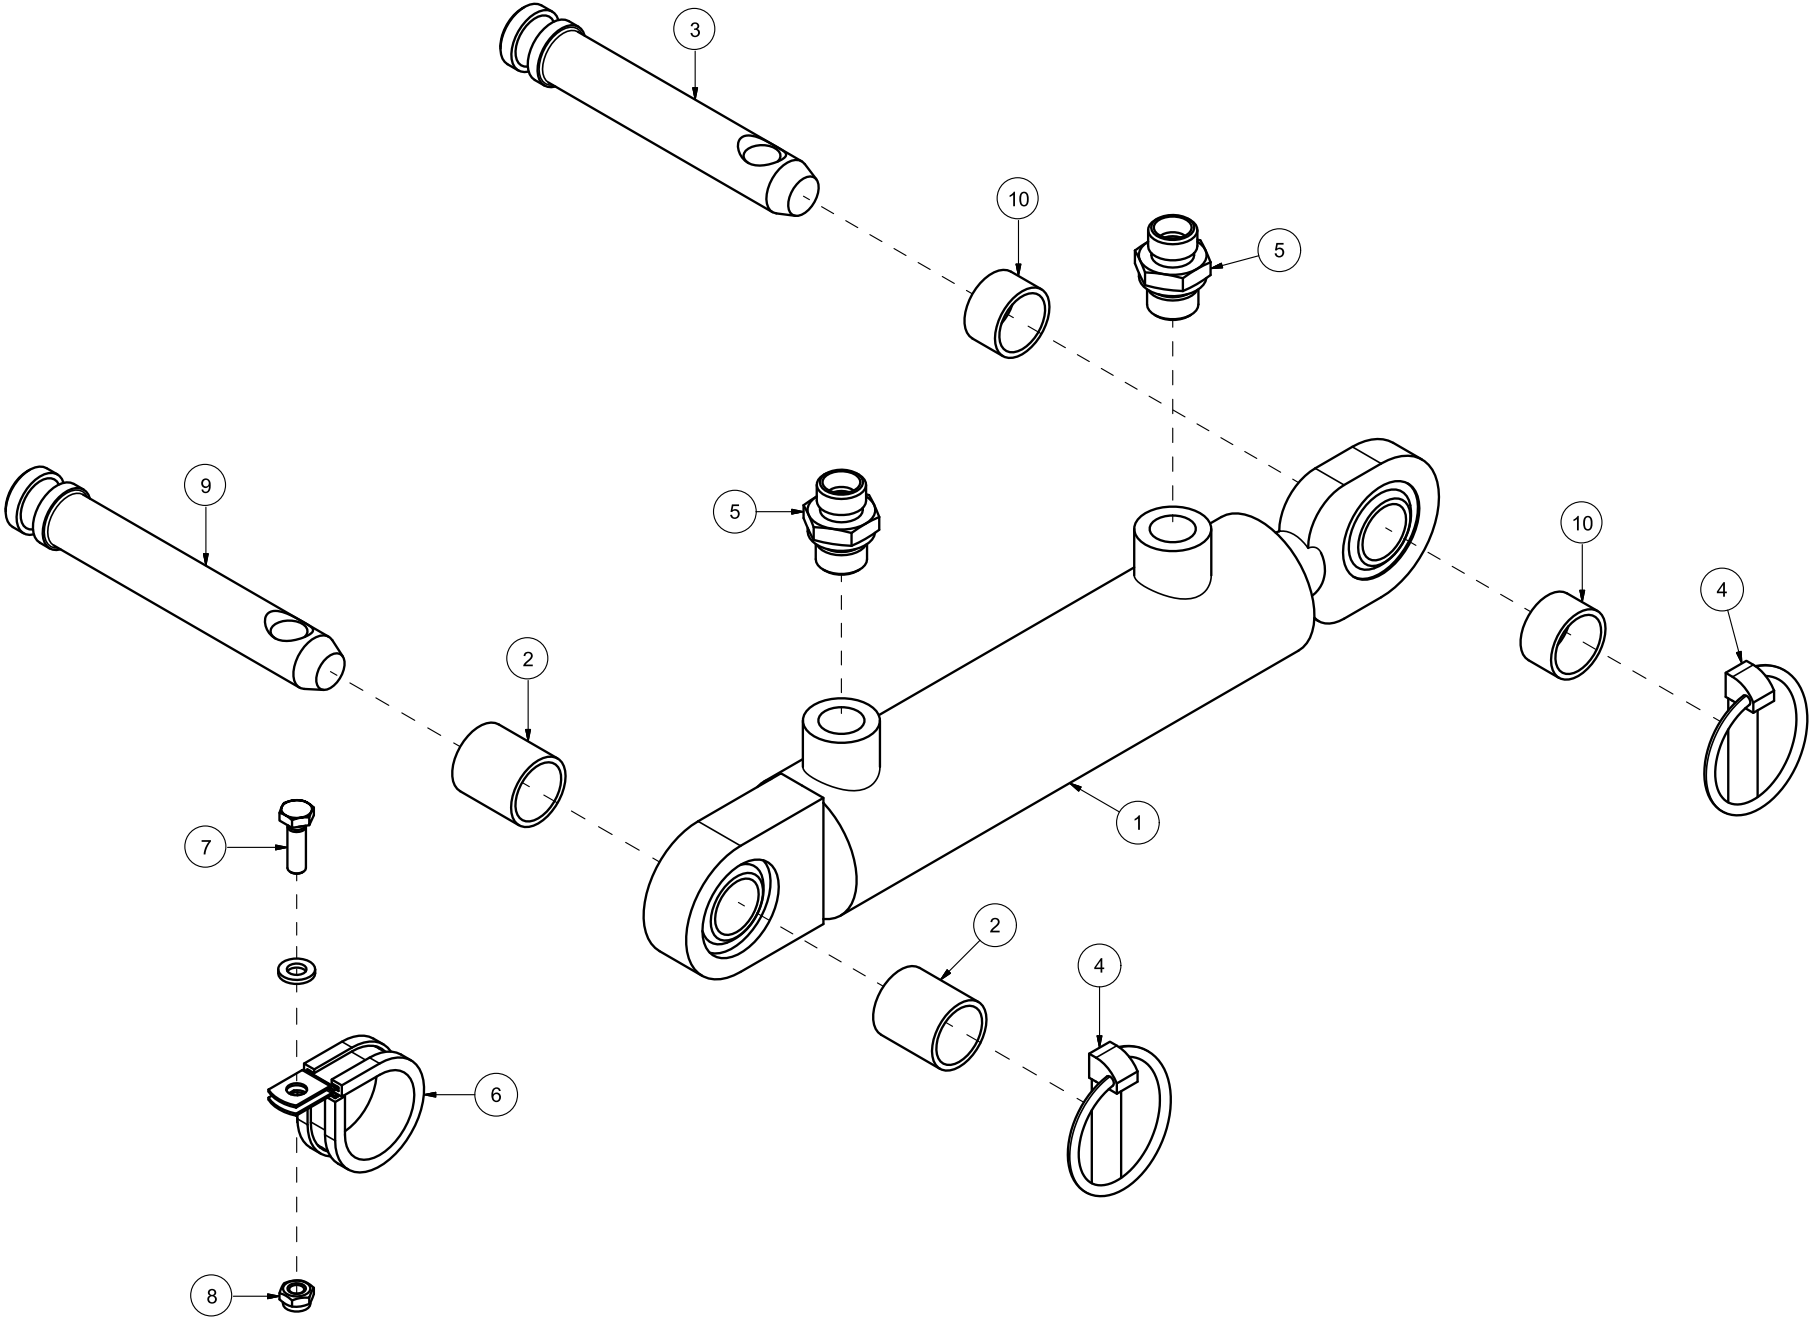

Pos	Qty	Article no	Designation
1	1	2955360	Cylinder 40x42x100 I20I20
2	2	12352010	Sleeve
3	1	2526321	Top strut bolt cat. 1 Ø19x70
4	2	2556142	Locking pin Ø10x40
5	2	2957759	Hexagon nipple GEK BSP 3/8" L10 ED
6	1	2544100	Rubber clamp ABA Ø32mm(HTS/hy)
7	1	2422205	Hexagon screw M6x20 EIZn 8.8 DIN 933
8	1	2483608	Locking nut M6 EIZn DIN 985
9	1	2526322	Top strut bolt cat. 1 Ø19x97
10	2	1235178	Sleeve Ø21/25x14
11	1	2531039	Washer M6 EIZn DIN 125