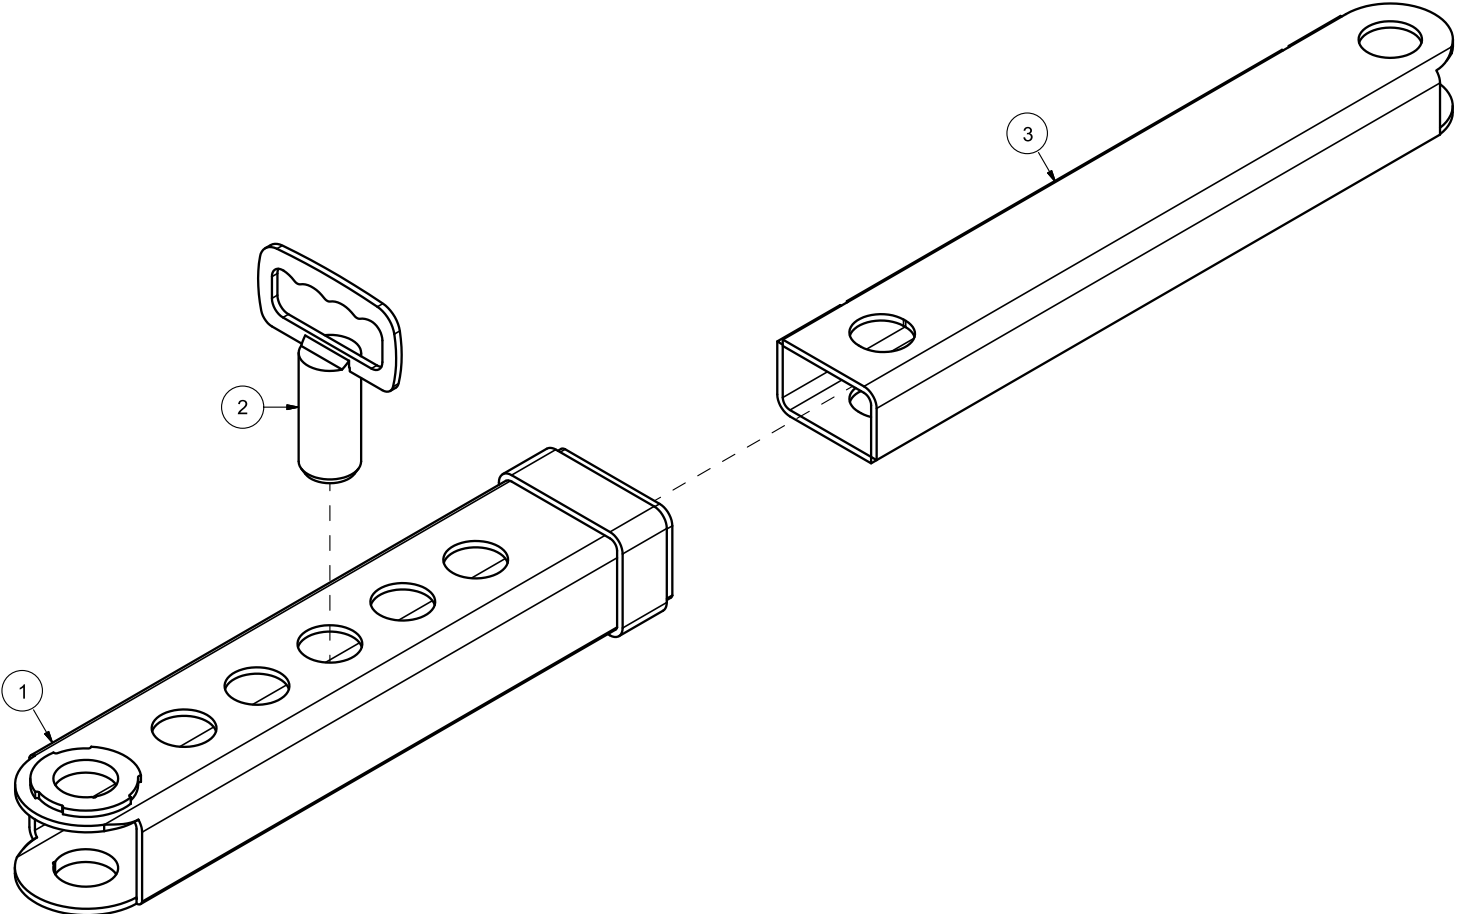

Pos	Qty	Article no	Designation
1	1	1238140	Outer strut
2	1	1238139	Adjustment bolt Ø40
3	1	1238141	Inner strut