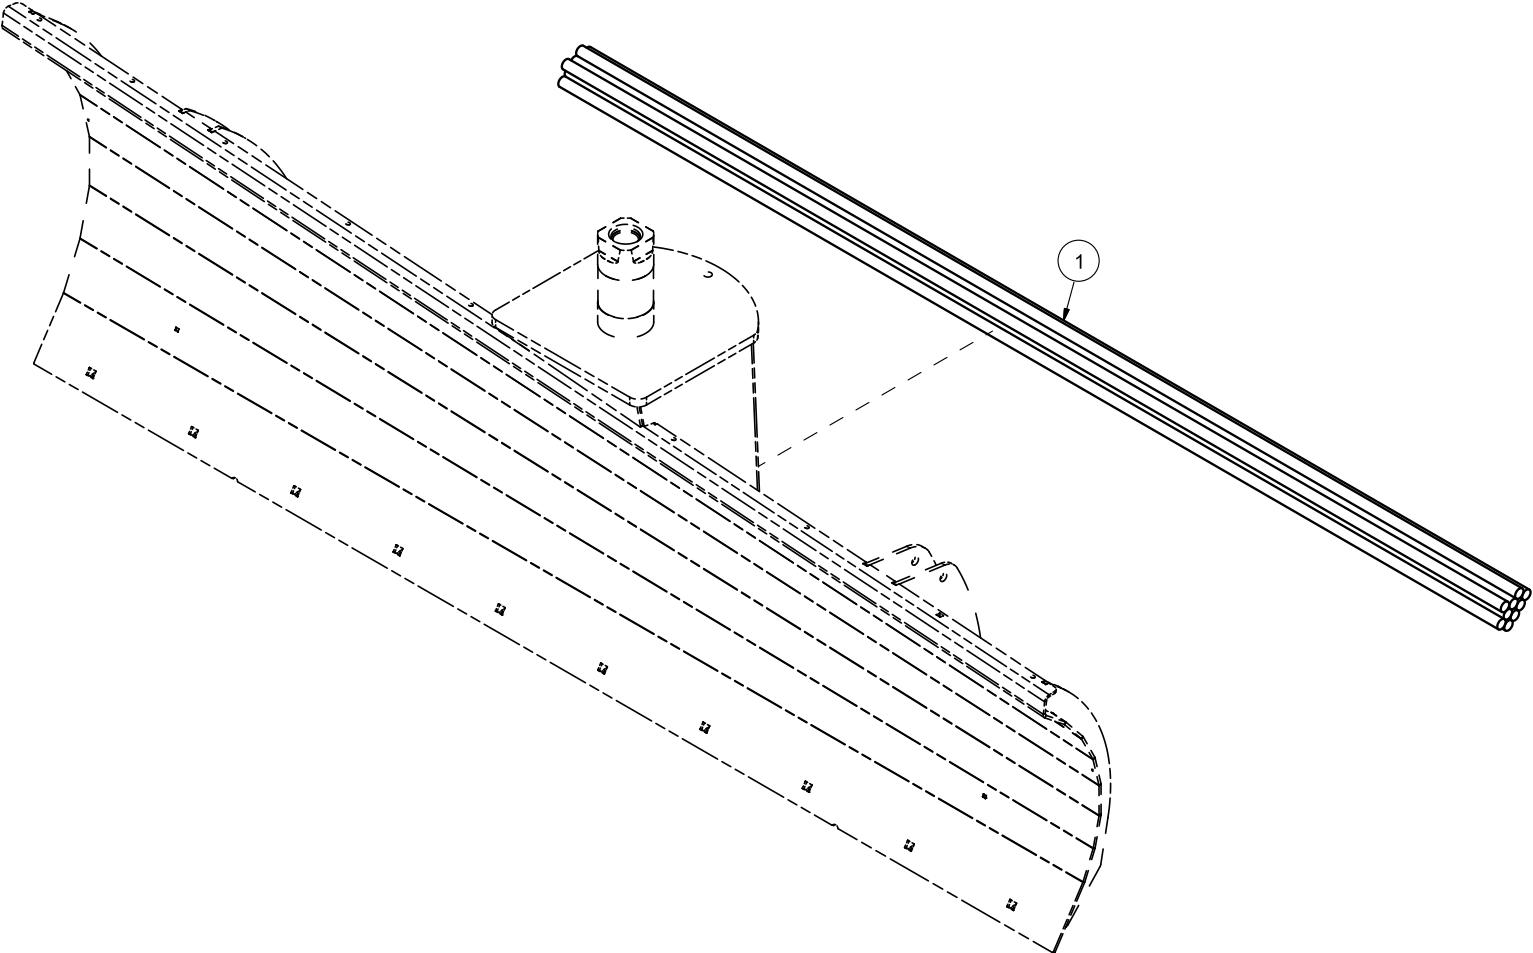

Pos	Qty	Article no	Designation
1	2	2112243	Perforated wear steel 11x200x1525

Pos Qty Article no Designation

1 2 2112233 Wear steel ice scraper 12x193x1525

Pos	Qty	Article no	Designation
1	2	2422256	Hexagon screw M8x50 EIZn 8.8 DIN 931
2	4	2531047	Washer M8 EIZn DIN 125
3	4	2483609	Locking nut M8 EIZn DIN 985
4	4	4251206	Hose holder
5	1	1235122	Rear hose attachment
6	1	2534078	Spring washer M16 EIZn DIN 127
7	1	2422485	Hexagon screw M16x30 EIZn 8.8 DIN 933
8	2	1235188	Plate for double wheel adjustment
9	2	2422258	Hexagon screw M8x55 EIZn 8.8 DIN 931
10	1	12353008	Rear hose attachment