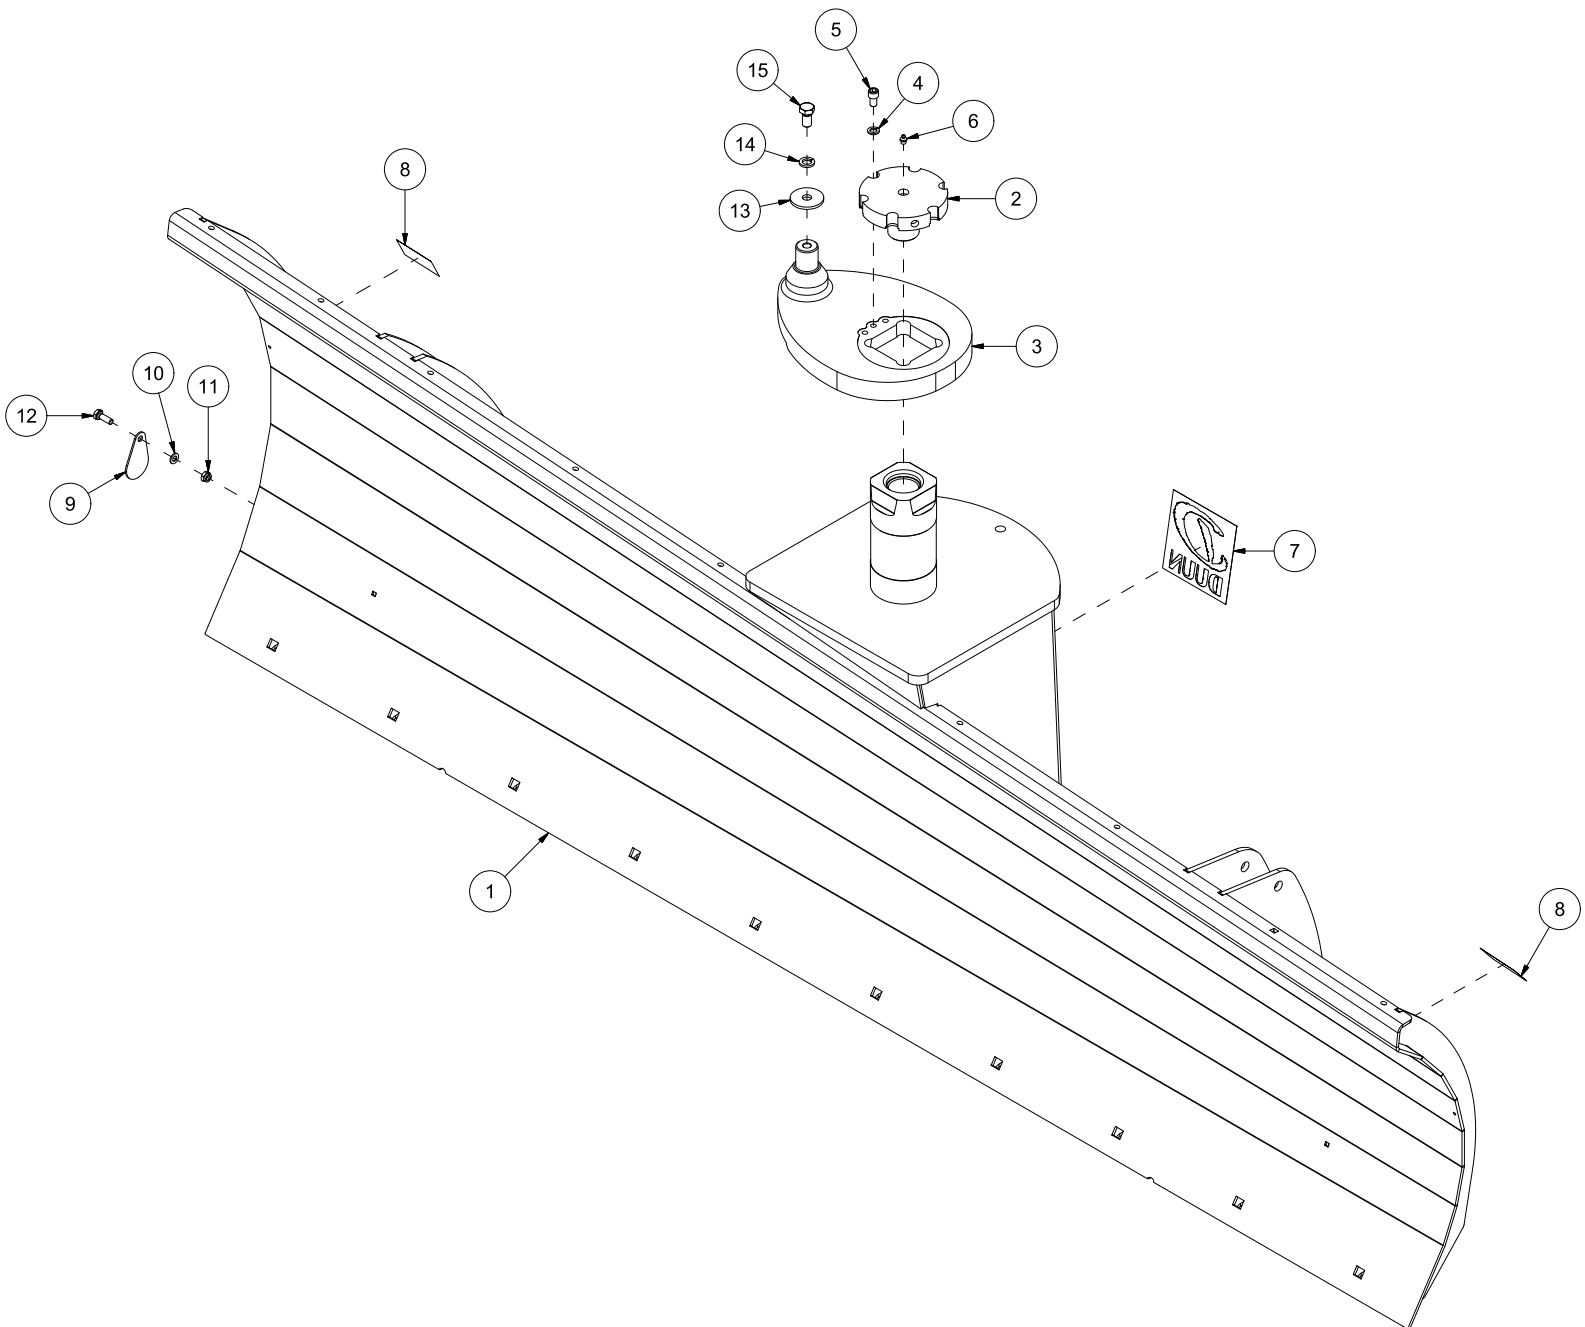

HTS306 Spare parts catalogue

Serial number: from 150013 |

CONTENT	2
23528001 THREE POINT LINKAGE	4
23528002 DRAWBAR	6
23528003 SCRAPER BLADE	8
23528004 ROTATING CYLINDER OF SCRAPER BLADE	10
23528005 BOOM SWING CYLINDER	12
23528006 LEFT SIDE SUPPORT WHEEL 6"	14
23528007 RIGHT SIDE SUPPORT WHEEL 6"	16
23528008 SUPPORT WHEEL CYLINDER	18
23528009 WHEEL TURNBUCKLE	20
23528010 FLAT WEAR STEEL	22
23528011 WEAR STEEL LOCKING HEAD SCREWS	24
23528012 WEAR STEEL WEDGE BOLTS	26
23528013 BOLTS WITHOUT WHEEL/TURNBUCKLE WHEEL	28
23528014 ONE SIDE WHEEL CYLINDER BOLTS	30
23528015 PERFORATED WEAR STEEL	32
23528016 WEAR STEEL ICE SCRAPER	34
23528017 TWO SIDES WHEEL CYLINDER BOLTS	36
23528018 WEIGHT PACKAGE	38
23528019 MANUAL BOOM SWING	40

Pos	Qty	Article no	Designation
1	2	2556142	Locking pin Ø10x40
2	2	2551730	Drawbar bolt cat. 2 Ø28x95
3	1	2935063	Sticker 68x40 CE
4	1	2935064	Sticker 90x48 Instruction manual
5	1	2935090	Sticker 90x48 Transportation position
6	1	12352057	Three-point linkage HTS
7	1	2422365	Hexagon screw M12x100 EIZn 8.8 DIN 933
8	3	2531069	Washer M12 EIZn DIN 125
9	2	2483611	Locking nut M12 EIZn DIN 985
10	1	12352023	Bolt Ø40
11	1	2422352	Hexagon screw M12x40 EIZn 8.8 DIN 933
12	1	12352022	Assembly bolt Ø40
13	2	2533095	Washer Ø26/45x4

Pos	Qty	Article no	Designation
1	4	2245024	Plastic bearing Ø128x5
2	1	1238135	Washer Ø17/60x5
3	1	2534078	Spring washer M16 EIZn DIN 127
4	1	2422485	Hexagon screw M16x30 EIZn 8.8 DIN 933
5	2	2935099	Sticker HTS306 H65
6	1	2935087	Sticker 90x48 Rotation
7	1	12352024	Drawbar HTS
8	1	2552240	Spring dowel pin 10x60
9	2	2478407	Grease nipple Straight M8
10	1	12352065	Support leg
11	1	2422240	Hexagon screw M8x16 EIZn 8.8 DIN 933
12	1	2483609	Locking nut M8 EIZn DIN 985
13	1	2935170	Sticker 50x50 Serial number
14	1	12352023	Bolt Ø40
15	2	2531069	Washer M12 EIZn DIN 125
16	1	2483611	Locking nut M12 EIZn DIN 985
17	1	2422352	Hexagon screw M12x40 EIZn 8.8 DIN 933