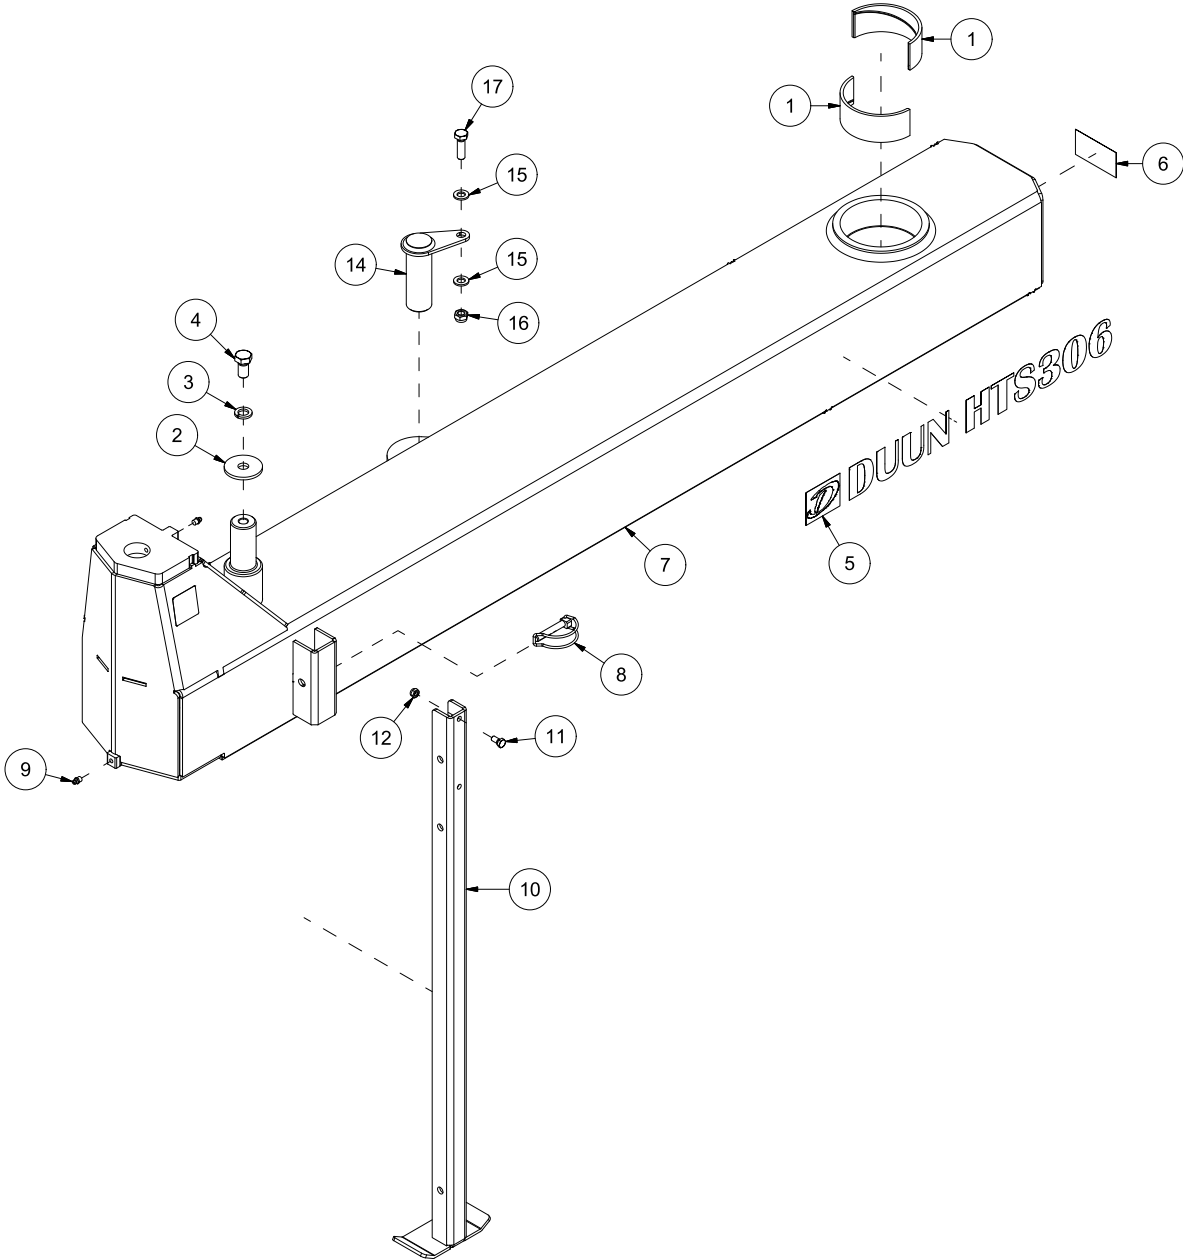

HTS306 Spare parts catalogue

Serial number: from 150013 |

CONTENT	2
23528001 THREE POINT LINKAGE	4
23528002 DRAWBAR	6
23528003 SCRAPER BLADE	8
23528004 ROTATING CYLINDER OF SCRAPER BLADE	10
23528005 BOOM SWING CYLINDER	12
23528006 LEFT SIDE SUPPORT WHEEL 6"	14
23528007 RIGHT SIDE SUPPORT WHEEL 6"	16
23528008 SUPPORT WHEEL CYLINDER	18
23528009 WHEEL TURNBUCKLE	20
23528010 FLAT WEAR STEEL	22
23528011 WEAR STEEL LOCKING HEAD SCREWS	24
23528012 WEAR STEEL WEDGE BOLTS	26
23528013 BOLTS WITHOUT WHEEL/TURNBUCKLE WHEEL	28
23528014 ONE SIDE WHEEL CYLINDER BOLTS	30
23528015 PERFORATED WEAR STEEL	32
23528016 WEAR STEEL ICE SCRAPER	34
23528017 TWO SIDES WHEEL CYLINDER BOLTS	36
23528018 WEIGHT PACKAGE	38
23528019 MANUAL BOOM SWING	40

Pos	Qty	Article no	Designation
1	2	2556142	Locking pin Ø10x40
2	2	2551730	Drawbar bolt cat. 2 Ø28x95
3	1	2935063	Sticker 68x40 CE
4	1	2935064	Sticker 90x48 Instruction manual
5	1	2935090	Sticker 90x48 Transportation position
6	1	12352057	Three-point linkage HTS
7	1	2422365	Hexagon screw M12x100 EIZn 8.8 DIN 933
8	3	2531069	Washer M12 EIZn DIN 125
9	2	2483611	Locking nut M12 EIZn DIN 985
10	1	12352023	Bolt Ø40
11	1	2422352	Hexagon screw M12x40 EIZn 8.8 DIN 933
12	1	12352022	Assembly bolt Ø40
13	2	2533095	Washer Ø26/45x4

Pos	Qty	Article no	Designation
1	4	2245024	Plastic bearing Ø128x5
2	1	1238135	Washer Ø17/60x5
3	1	2534078	Spring washer M16 EIZn DIN 127
4	1	2422485	Hexagon screw M16x30 EIZn 8.8 DIN 933
5	2	2935099	Sticker HTS306 H65
6	1	2935087	Sticker 90x48 Rotation
7	1	12352024	Drawbar HTS
8	1	2552240	Spring dowel pin 10x60
9	2	2478407	Grease nipple Straight M8
10	1	12352065	Support leg
11	1	2422240	Hexagon screw M8x16 EIZn 8.8 DIN 933
12	1	2483609	Locking nut M8 EIZn DIN 985
13	1	2935170	Sticker 50x50 Serial number
14	1	12352023	Bolt Ø40
15	2	2531069	Washer M12 EIZn DIN 125
16	1	2483611	Locking nut M12 EIZn DIN 985
17	1	2422352	Hexagon screw M12x40 EIZn 8.8 DIN 933