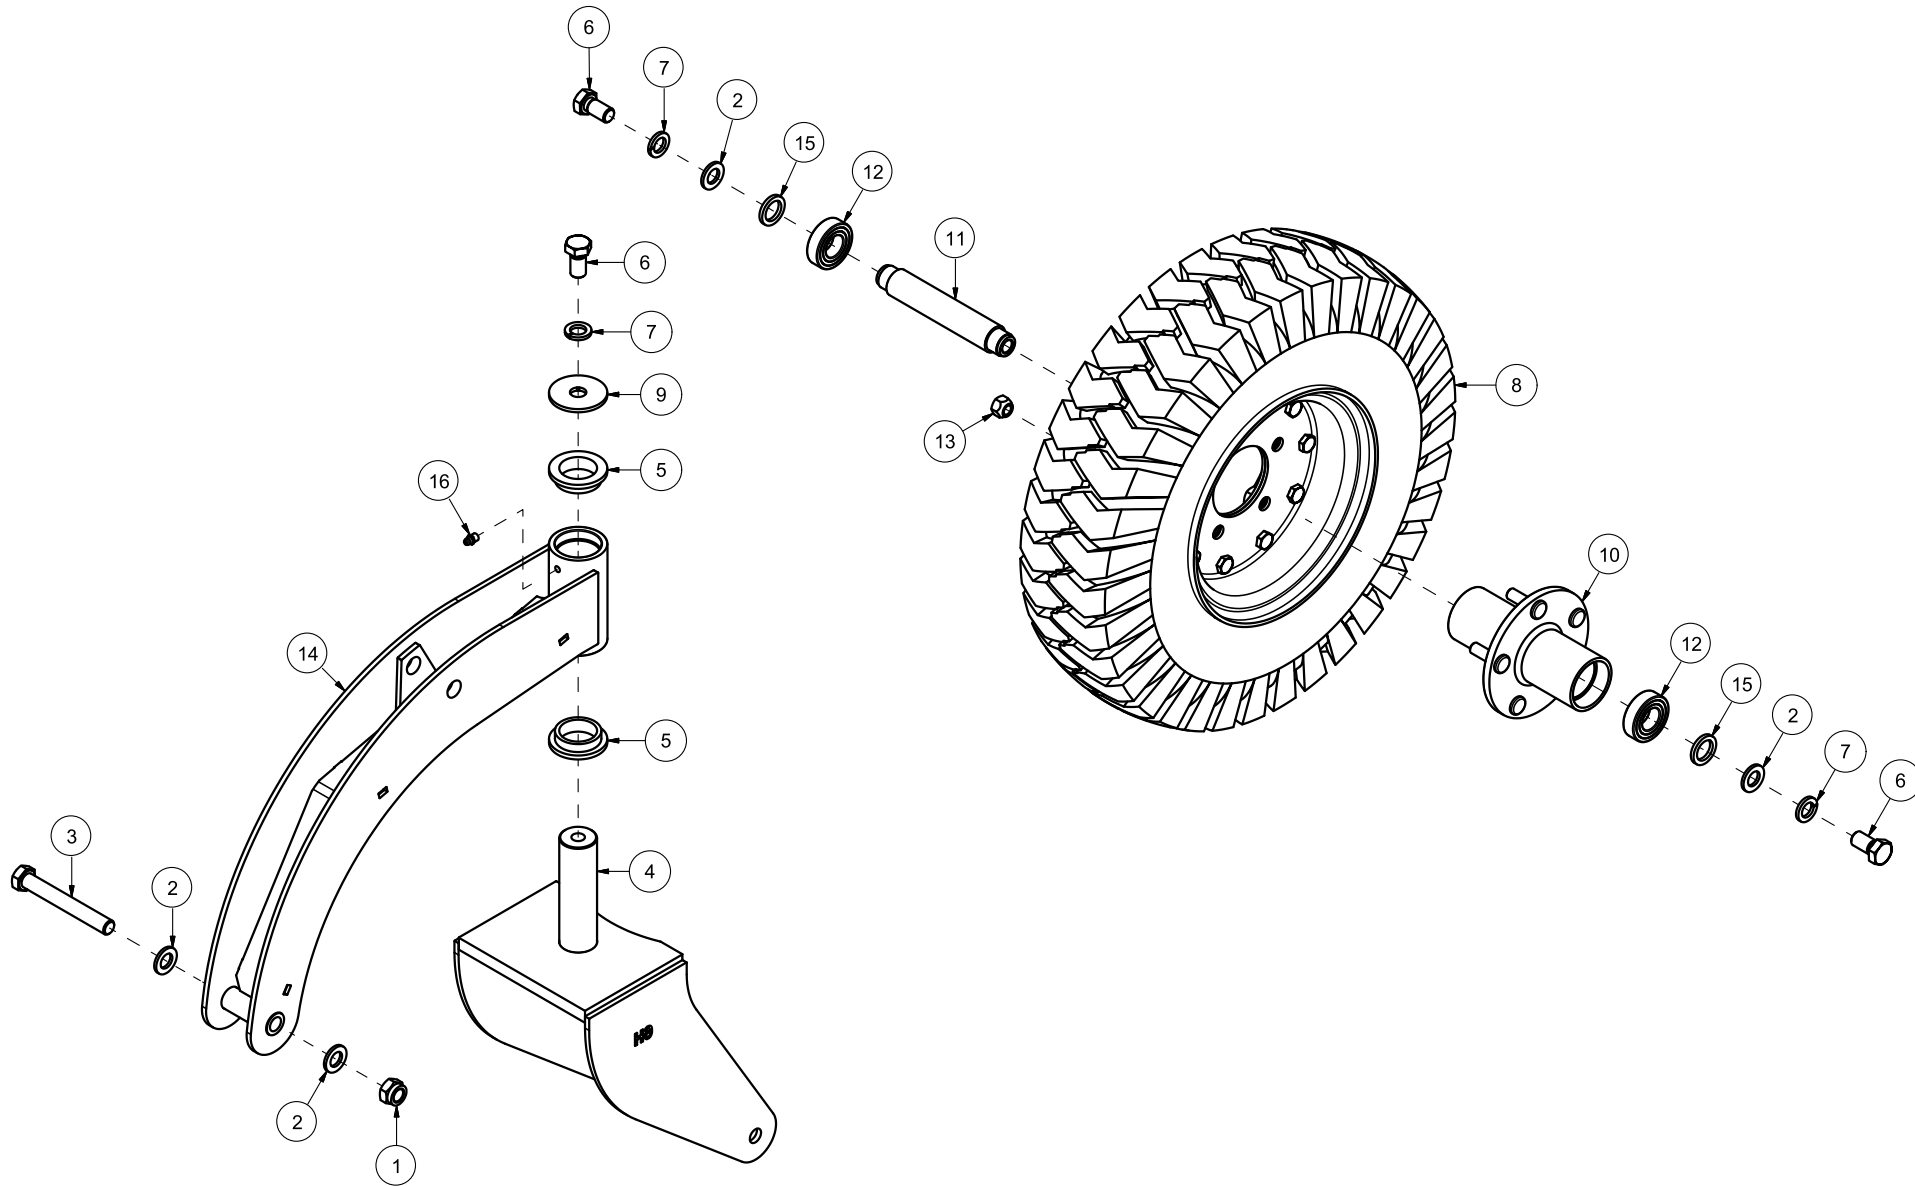

Pos	Qty	Article no	Designation
1	1	2483613	Locking nut M16 EIZn DIN 985
2	4	2531078	Washer M16 EIZn DIN 125
3	1	2422504	Hexagon screw M16x120 EIZn 8.8 DIN 931
4	1	12352049	Wheel fork 6" HTS
5	2	2245023	Plastic bearing Ø39/48x15
6	3	2422485	Hexagon screw M16x30 EIZn 8.8 DIN 933
7	3	2534078	Spring washer M16 EIZn DIN 127
8	1	2941520	Wheel 6.00x9 10L Compl. w/rim
9	1	12352053	Washer Ø17/60x4
10	1	12352050	Hub 5x115
11	1	12352051	Shaft
12	2	2951129	Ball bearings 6205 2RS 25x52x15 DIN 625
13	5	2489614	Hexagon nut M12x1.5 conical
14	1	12352054	Wheel arm HTS
15	2	12352052	Washer
16	1	2478407	Grease nipple Straight M8