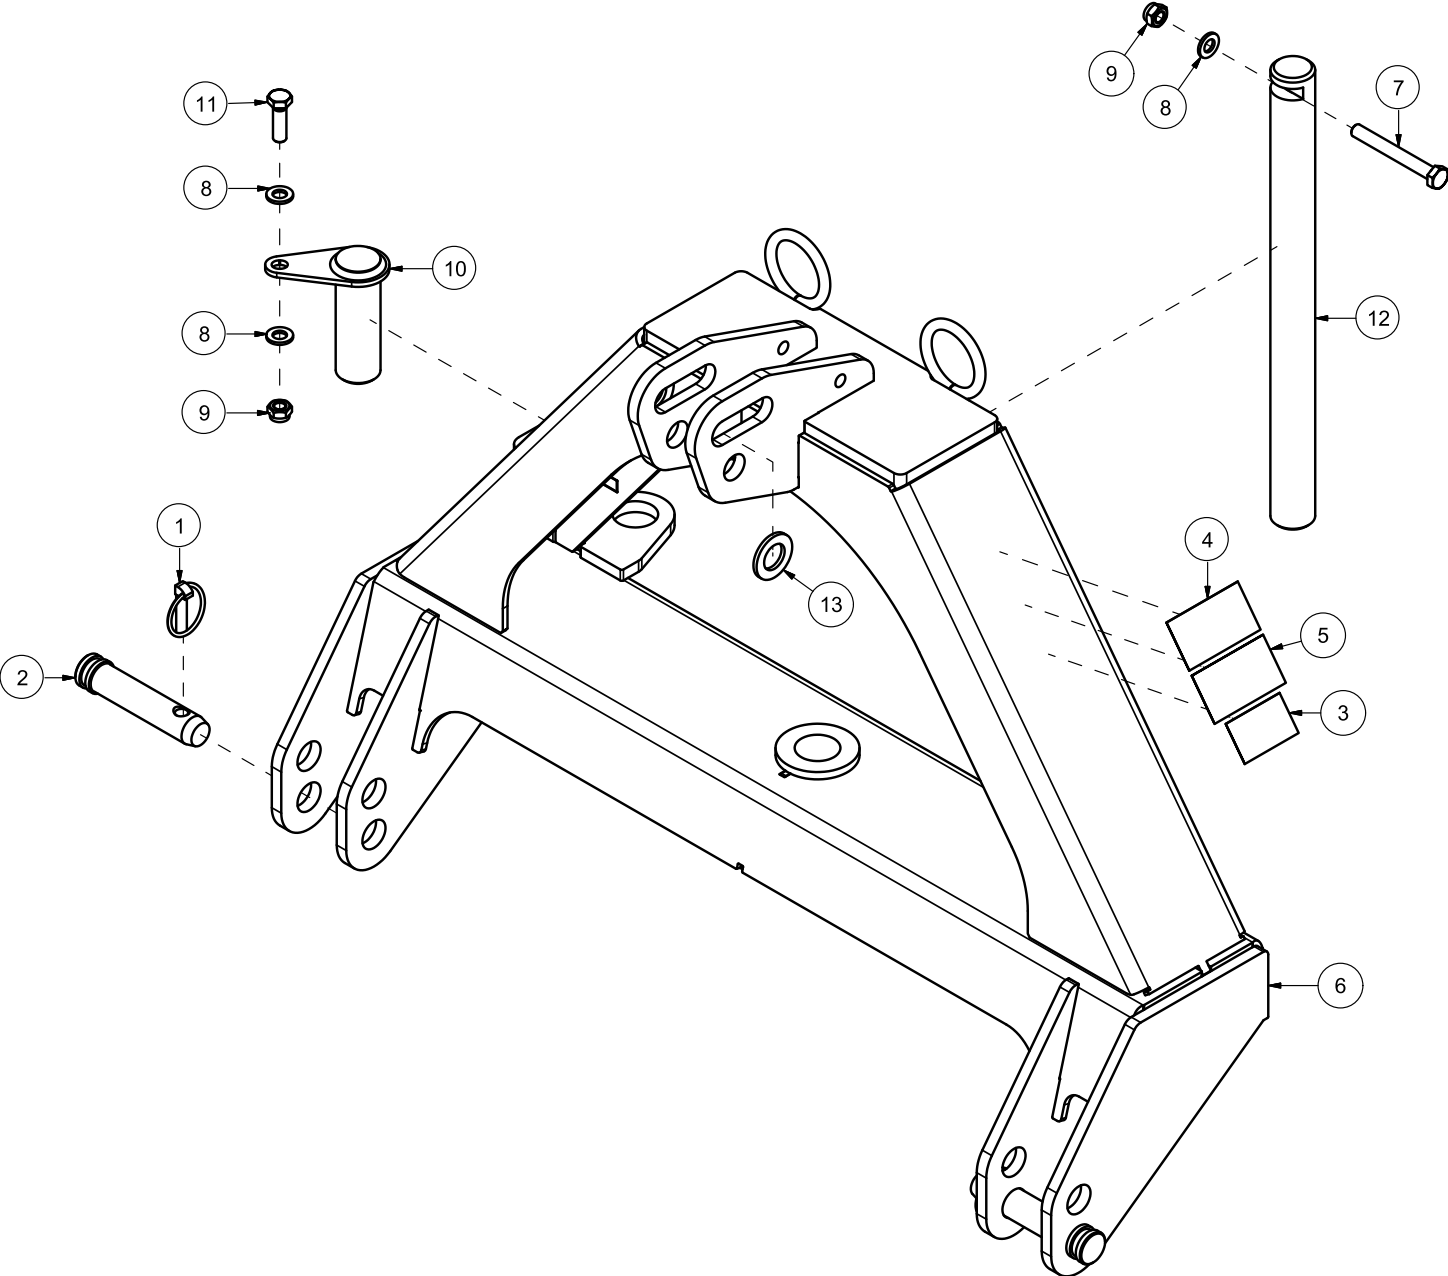

HTS306 Spare parts catalogue

Serial number: from 150013 |

CONTENT	2
23528001 THREE POINT LINKAGE	4
23528002 DRAWBAR	6
23528003 SCRAPER BLADE	8
23528004 ROTATING CYLINDER OF SCRAPER BLADE	10
23528005 BOOM SWING CYLINDER	12
23528006 LEFT SIDE SUPPORT WHEEL 6"	14
23528007 RIGHT SIDE SUPPORT WHEEL 6"	16
23528008 SUPPORT WHEEL CYLINDER	18
23528009 WHEEL TURNBUCKLE	20
23528010 FLAT WEAR STEEL	22
23528011 WEAR STEEL LOCKING HEAD SCREWS	24
23528012 WEAR STEEL WEDGE BOLTS	26
23528013 BOLTS WITHOUT WHEEL/TURNBUCKLE WHEEL	28
23528014 ONE SIDE WHEEL CYLINDER BOLTS	30
23528015 PERFORATED WEAR STEEL	32
23528016 WEAR STEEL ICE SCRAPER	34
23528017 TWO SIDES WHEEL CYLINDER BOLTS	36
23528018 WEIGHT PACKAGE	38
23528019 MANUAL BOOM SWING	40

Pos	Qty	Article no	Designation
1	2	2556142	Locking pin Ø10x40
2	2	2551730	Drawbar bolt cat. 2 Ø28x95
3	1	2935063	Sticker 68x40 CE
4	1	2935064	Sticker 90x48 Instruction manual
5	1	2935090	Sticker 90x48 Transportation position
6	1	12352057	Three-point linkage HTS
7	1	2422365	Hexagon screw M12x100 EIZn 8.8 DIN 933
8	3	2531069	Washer M12 EIZn DIN 125
9	2	2483611	Locking nut M12 EIZn DIN 985
10	1	12352023	Bolt Ø40
11	1	2422352	Hexagon screw M12x40 EIZn 8.8 DIN 933
12	1	12352022	Assembly bolt Ø40
13	2	2533095	Washer Ø26/45x4

Pos	Qty	Article no	Designation
1	4	2245024	Plastic bearing Ø128x5
2	1	1238135	Washer Ø17/60x5
3	1	2534078	Spring washer M16 EIZn DIN 127
4	1	2422485	Hexagon screw M16x30 EIZn 8.8 DIN 933
5	2	2935099	Sticker HTS306 H65
6	1	2935087	Sticker 90x48 Rotation
7	1	12352024	Drawbar HTS
8	1	2552240	Spring dowel pin 10x60
9	2	2478407	Grease nipple Straight M8
10	1	12352065	Support leg
11	1	2422240	Hexagon screw M8x16 EIZn 8.8 DIN 933
12	1	2483609	Locking nut M8 EIZn DIN 985
13	1	2935170	Sticker 50x50 Serial number
14	1	12352023	Bolt Ø40
15	2	2531069	Washer M12 EIZn DIN 125
16	1	2483611	Locking nut M12 EIZn DIN 985
17	1	2422352	Hexagon screw M12x40 EIZn 8.8 DIN 933