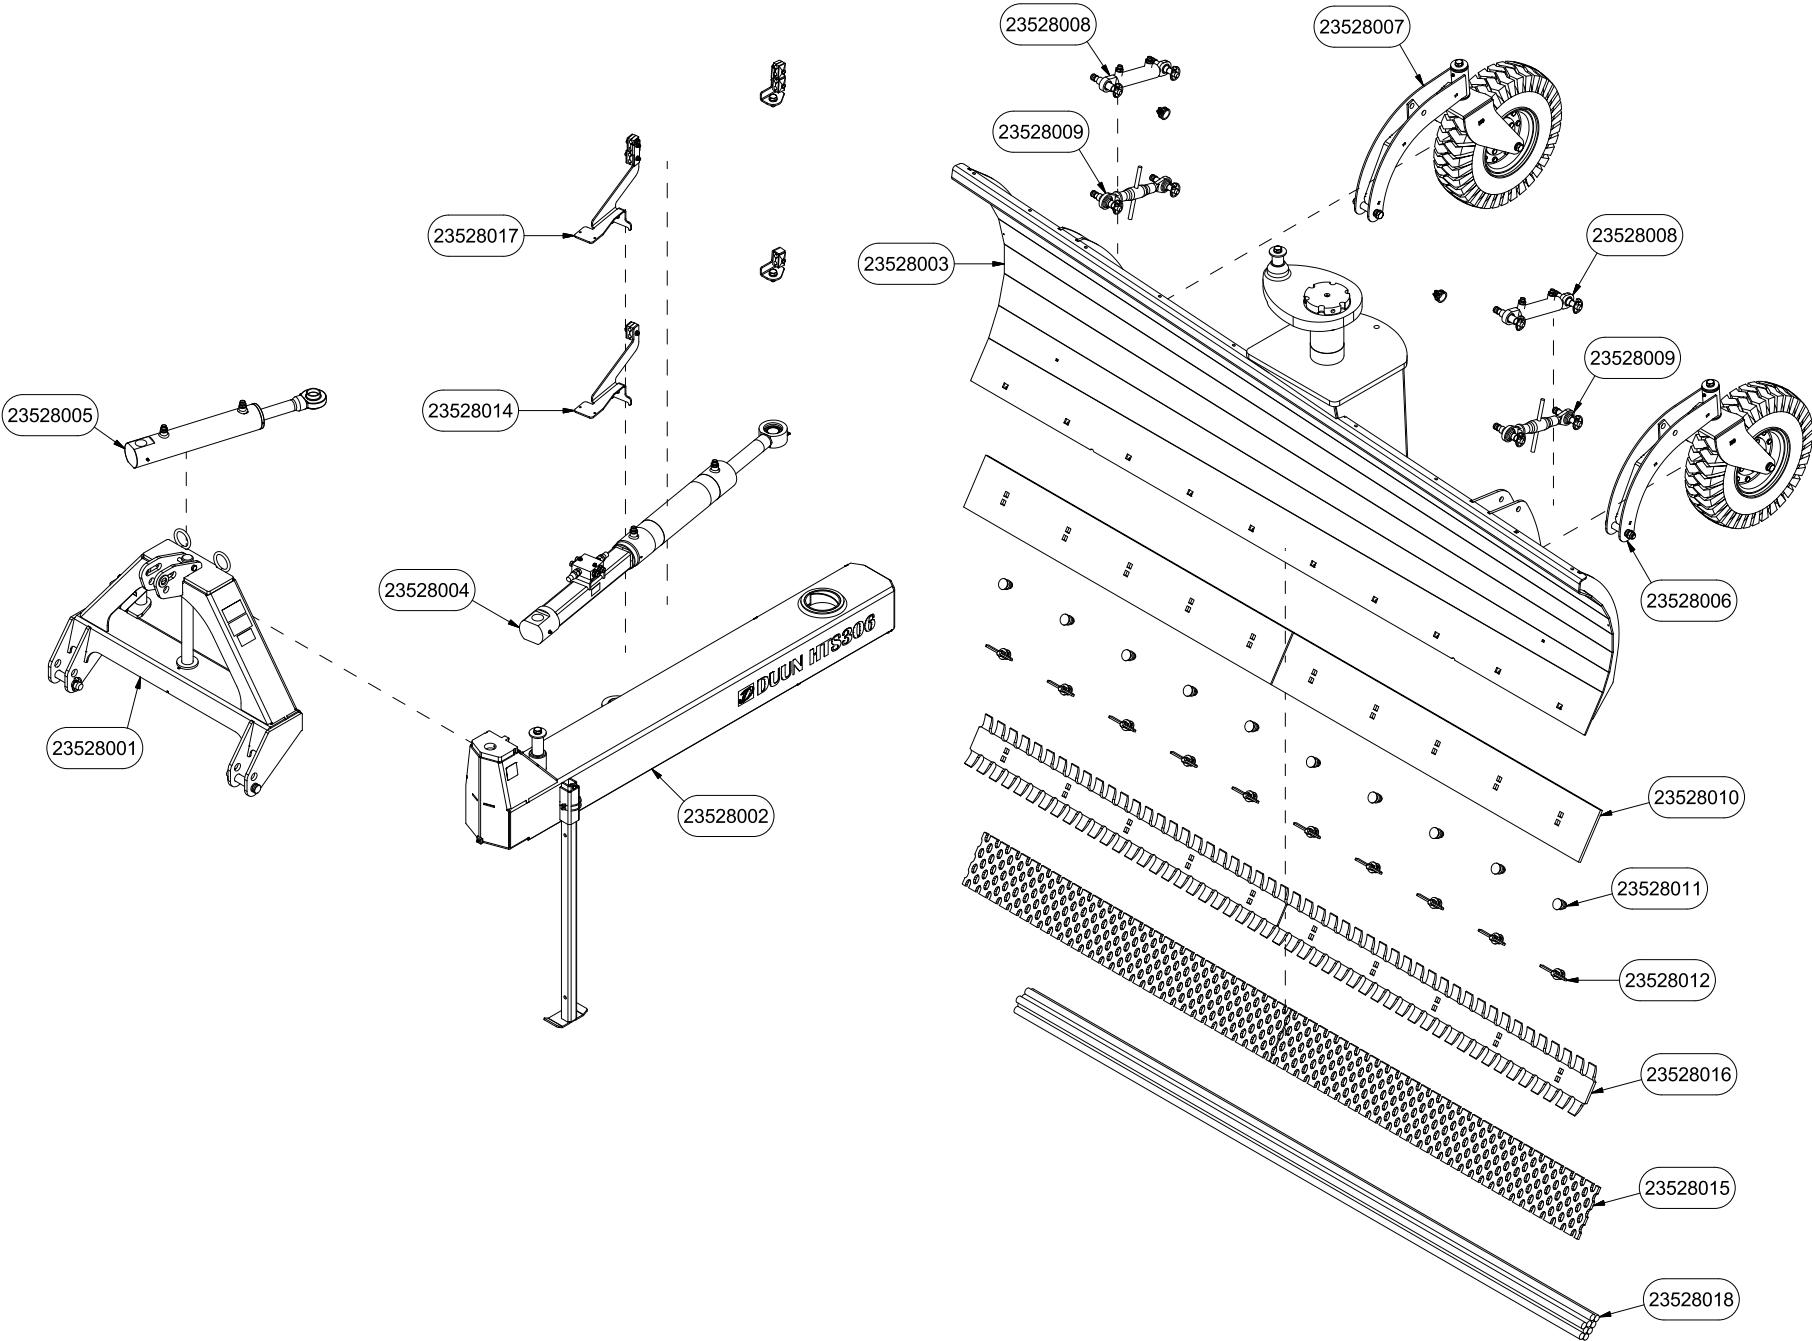

HTS306 Spare parts catalogue

Serial number: from 150013 |

CONTENT	2
23528001 THREE POINT LINKAGE	4
23528002 DRAWBAR	6
23528003 SCRAPER BLADE	8
23528004 ROTATING CYLINDER OF SCRAPER BLADE	10
23528005 BOOM SWING CYLINDER	12
23528006 LEFT SIDE SUPPORT WHEEL 6"	14
23528007 RIGHT SIDE SUPPORT WHEEL 6"	16
23528008 SUPPORT WHEEL CYLINDER	18
23528009 WHEEL TURNBUCKLE	20
23528010 FLAT WEAR STEEL	22
23528011 WEAR STEEL LOCKING HEAD SCREWS	24
23528012 WEAR STEEL WEDGE BOLTS	26
23528013 BOLTS WITHOUT WHEEL/TURNBUCKLE WHEEL	28
23528014 ONE SIDE WHEEL CYLINDER BOLTS	30
23528015 PERFORATED WEAR STEEL	32
23528016 WEAR STEEL ICE SCRAPER	34
23528017 TWO SIDES WHEEL CYLINDER BOLTS	36
23528018 WEIGHT PACKAGE	38
23528019 MANUAL BOOM SWING	40

Pos	Qty	Article no	Designation
1	2	2556142	Locking pin Ø10x40
2	2	2551730	Drawbar bolt cat. 2 Ø28x95
3	1	2935063	Sticker 68x40 CE
4	1	2935064	Sticker 90x48 Instruction manual
5	1	2935090	Sticker 90x48 Transportation position
6	1	12352057	Three-point linkage HTS
7	1	2422365	Hexagon screw M12x100 EIZn 8.8 DIN 933
8	3	2531069	Washer M12 EIZn DIN 125
9	2	2483611	Locking nut M12 EIZn DIN 985
10	1	12352023	Bolt Ø40
11	1	2422352	Hexagon screw M12x40 EIZn 8.8 DIN 933
12	1	12352022	Assembly bolt Ø40
13	2	2533095	Washer Ø26/45x4

Pos	Qty	Article no	Designation
1	1	12352001	Scraper blade HTS306
2	1	1235192	Center screw
3	1	1235191	Rotation arm 286°
4	1	2534069	Spring washer M12 EIZn DIN 127
5	1	2472330	Hex cylinder screw M12x20 EIZn DIN 912
6	1	2478410	Grease nipple, straight 1/8"
7	1	2935150	Sticker Duun 160x160
8	2	2935089	Sticker 90x48 Risk of leg crushing
9	1	12352055	Lid
10	1	2531060	Washer M10 EIZn DIN 125
11	1	2483610	Locking nut M10 EIZn DIN 985
12	1	2422299	Hexagon screw M10x30 EIZn 8.8 DIN 933
13	1	1238135	Washer Ø17/60x5
14	1	2534078	Spring washer M16 EIZn DIN 127
15	1	2422485	Hexagon screw M16x30 EIZn 8.8 DIN 933