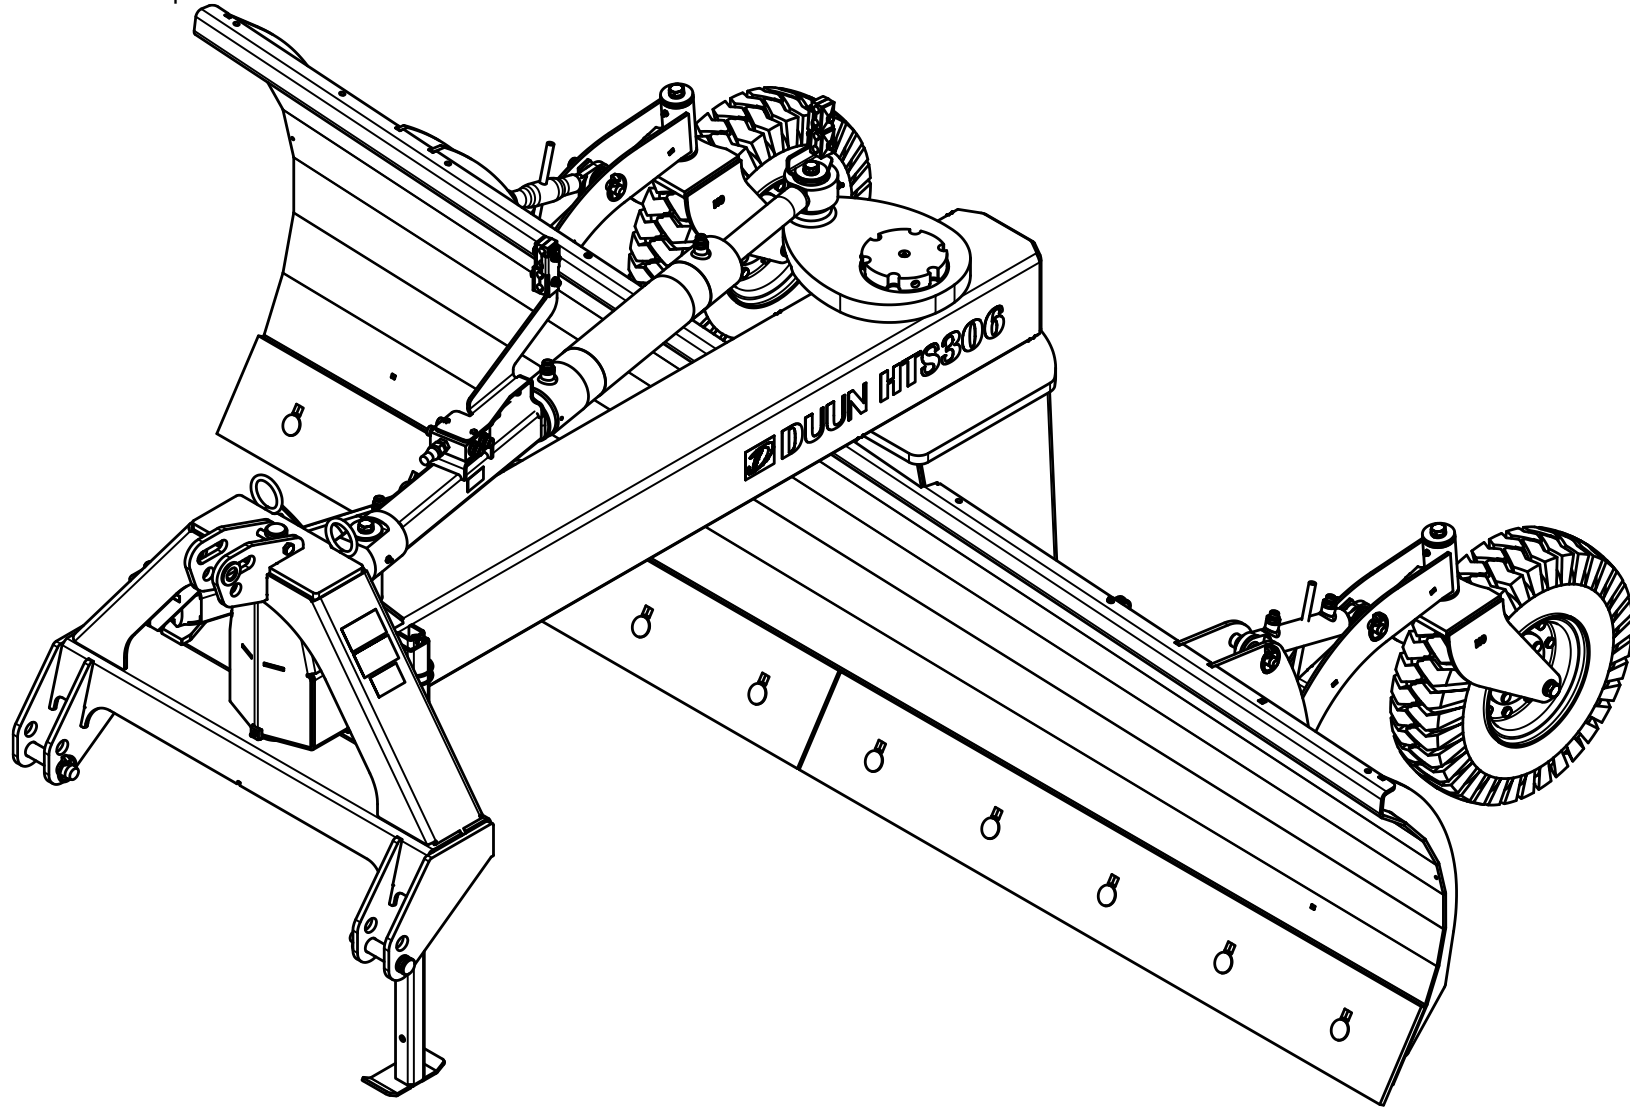

HTS306 Spare parts catalogue

Serial number: from 150013 |

CONTENT	2
23528001 THREE POINT LINKAGE	4
23528002 DRAWBAR	6
23528003 SCRAPER BLADE	8
23528004 ROTATING CYLINDER OF SCRAPER BLADE	10
23528005 BOOM SWING CYLINDER	12
23528006 LEFT SIDE SUPPORT WHEEL 6"	14
23528007 RIGHT SIDE SUPPORT WHEEL 6"	16
23528008 SUPPORT WHEEL CYLINDER	18
23528009 WHEEL TURNBUCKLE	20
23528010 FLAT WEAR STEEL	22
23528011 WEAR STEEL LOCKING HEAD SCREWS	24
23528012 WEAR STEEL WEDGE BOLTS	26
23528013 BOLTS WITHOUT WHEEL/TURNBUCKLE WHEEL	28
23528014 ONE SIDE WHEEL CYLINDER BOLTS	30
23528015 PERFORATED WEAR STEEL	32
23528016 WEAR STEEL ICE SCRAPER	34
23528017 TWO SIDES WHEEL CYLINDER BOLTS	36
23528018 WEIGHT PACKAGE	38
23528019 MANUAL BOOM SWING	40

Pos	Qty	Article no	Designation
1	2	2556142	Locking pin Ø10x40
2	2	2551730	Drawbar bolt cat. 2 Ø28x95
3	1	2935063	Sticker 68x40 CE
4	1	2935064	Sticker 90x48 Instruction manual
5	1	2935090	Sticker 90x48 Transportation position
6	1	12352057	Three-point linkage HTS
7	1	2422365	Hexagon screw M12x100 EIZn 8.8 DIN 933
8	3	2531069	Washer M12 EIZn DIN 125
9	2	2483611	Locking nut M12 EIZn DIN 985
10	1	12352023	Bolt Ø40
11	1	2422352	Hexagon screw M12x40 EIZn 8.8 DIN 933
12	1	12352022	Assembly bolt Ø40
13	2	2533095	Washer Ø26/45x4